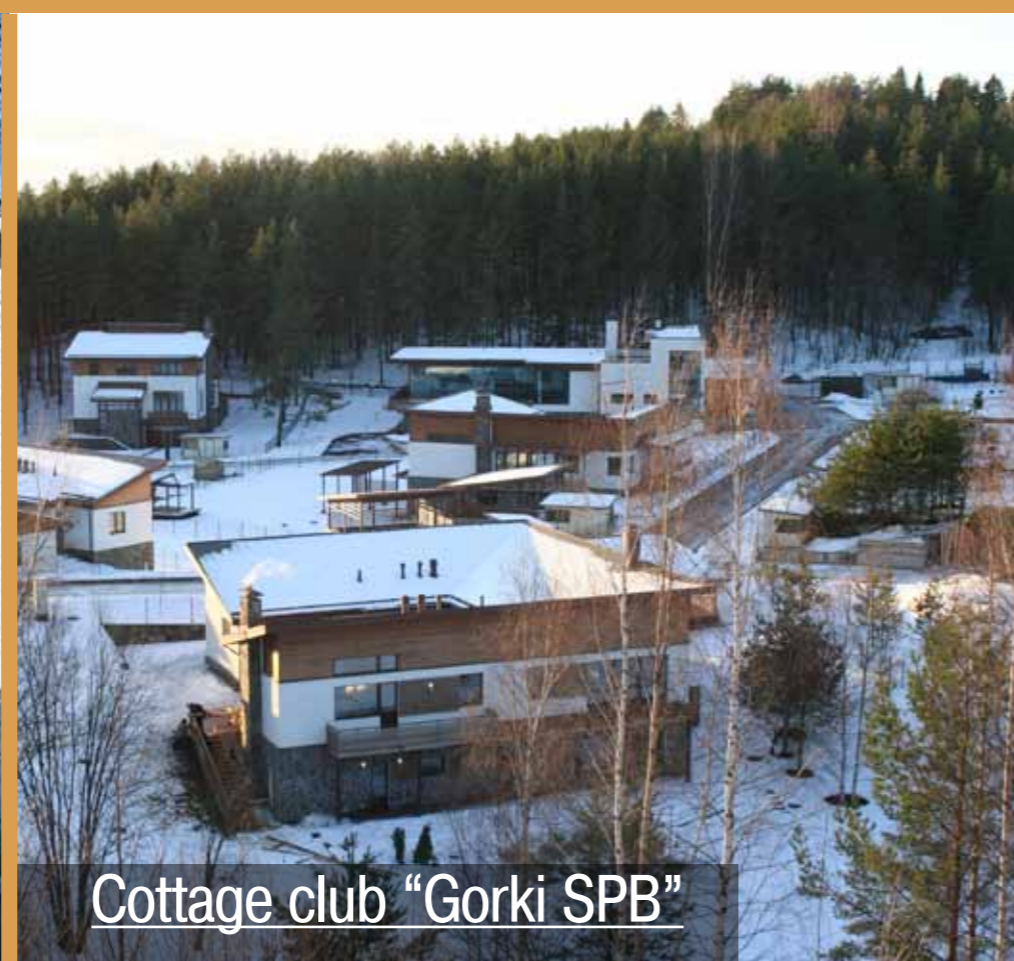

## Cottage villages

## Individual log houses

Selected estates  
*for selective people*

<  
prew

<<  
title

>  
next

**Amongst projects that the company has already brought to realization is a village made up of exclusive cottages at Visokie Yeli, situated in the resort area of St Petersburg. In Russian the name Visokie Yeli means high fir trees.**

# *Visokie Yeli*

- 5 wooden Finnish houses
- 5 kilometres from St Petersburg along the Primorskoe Road
- next to the Gulf of Finland