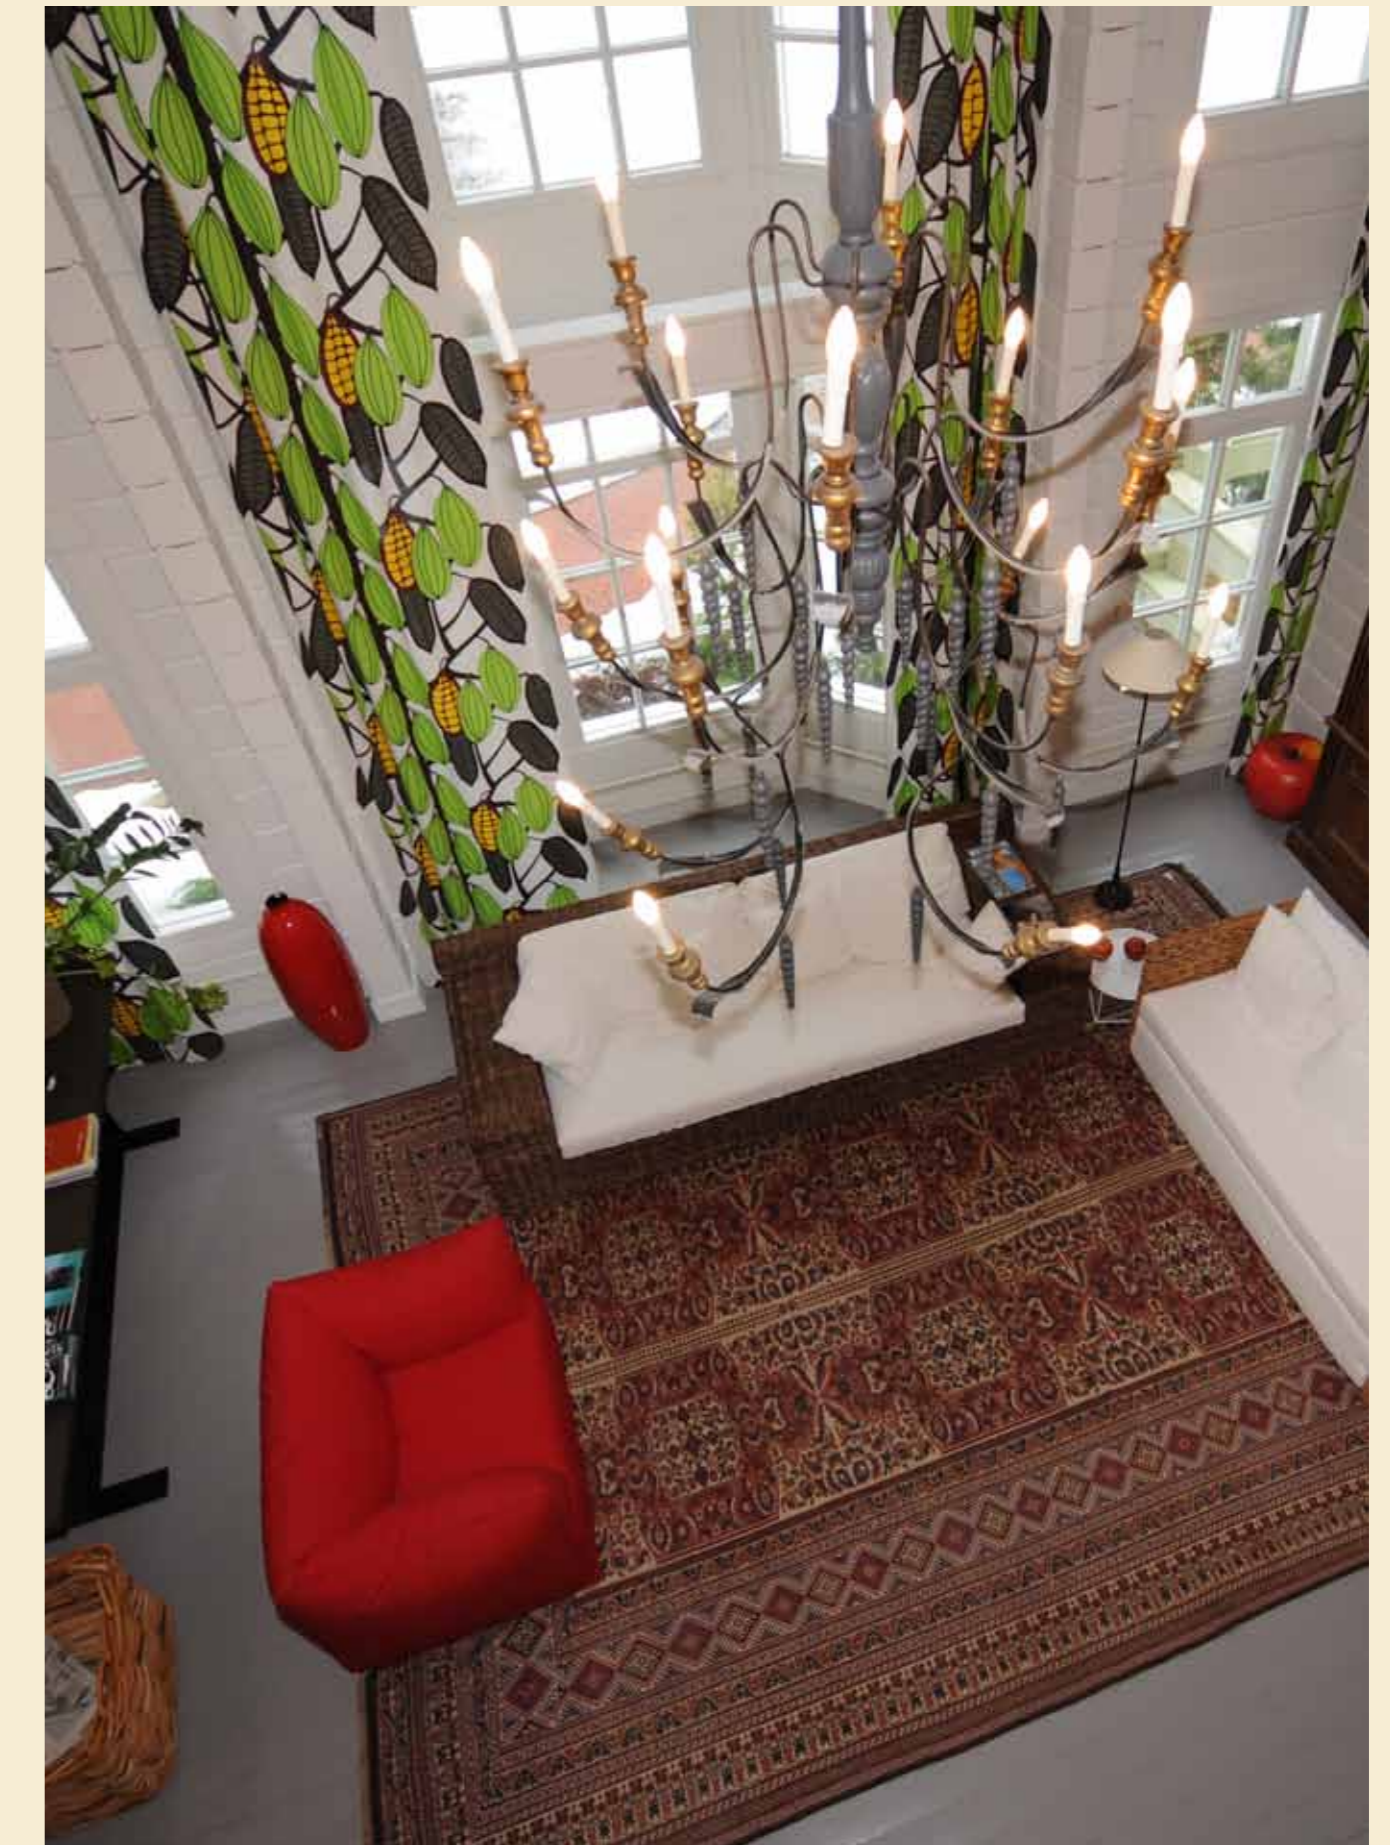

# Sun house

Total area	428 sq.m
Useful area	282 sq.m
Dimensions	25 x 15 m

*Sun house*

*Villa Lappi*

<  
prew

<<  
title

>  
next