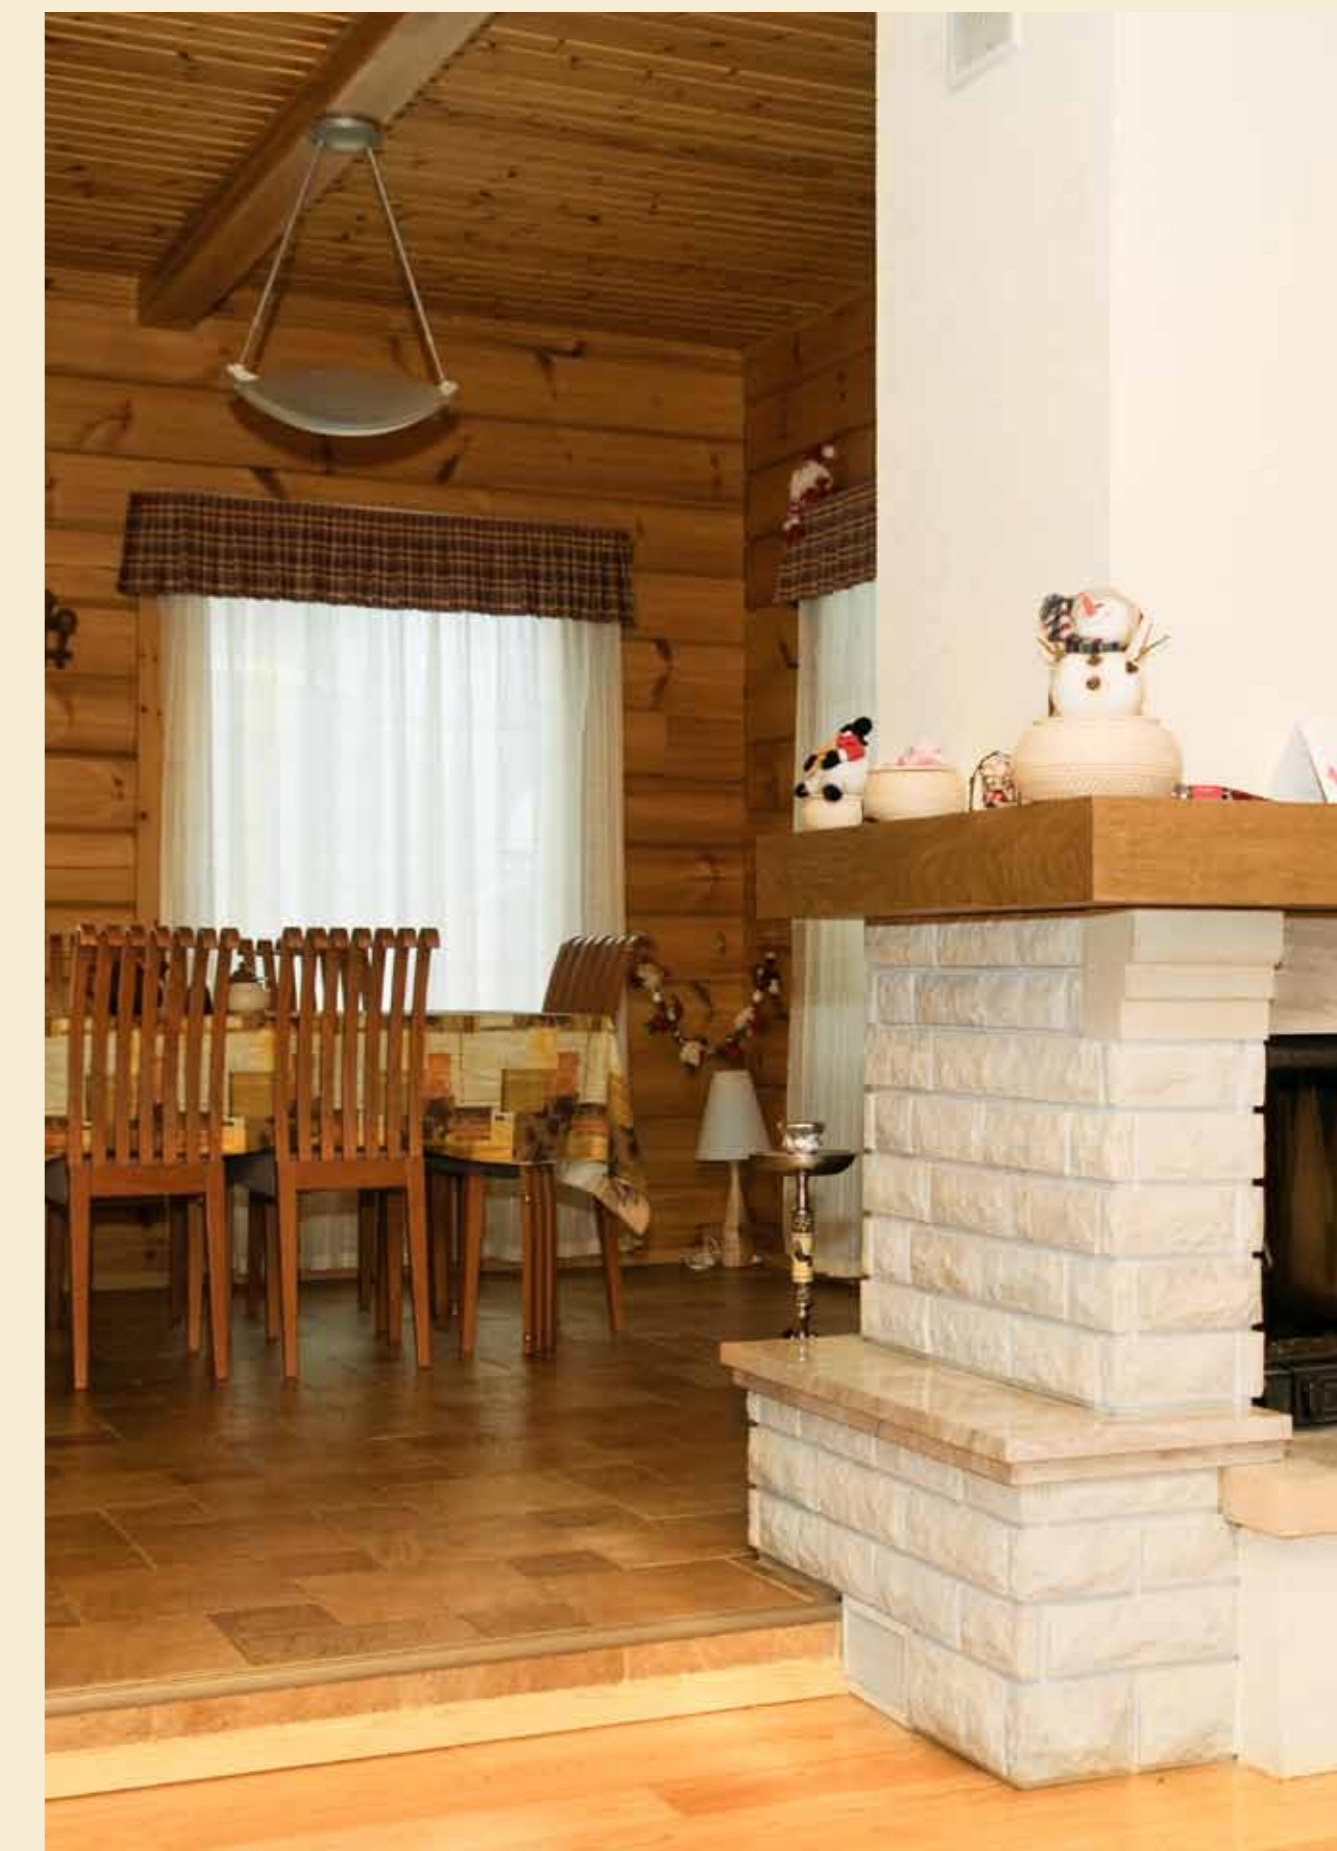

## Prestige

Total area	159 sq.m
Useful area	141 sq.m
Dimensions	11 x 12 m

 **Rovaniemi**  
Truly Lapland log houses