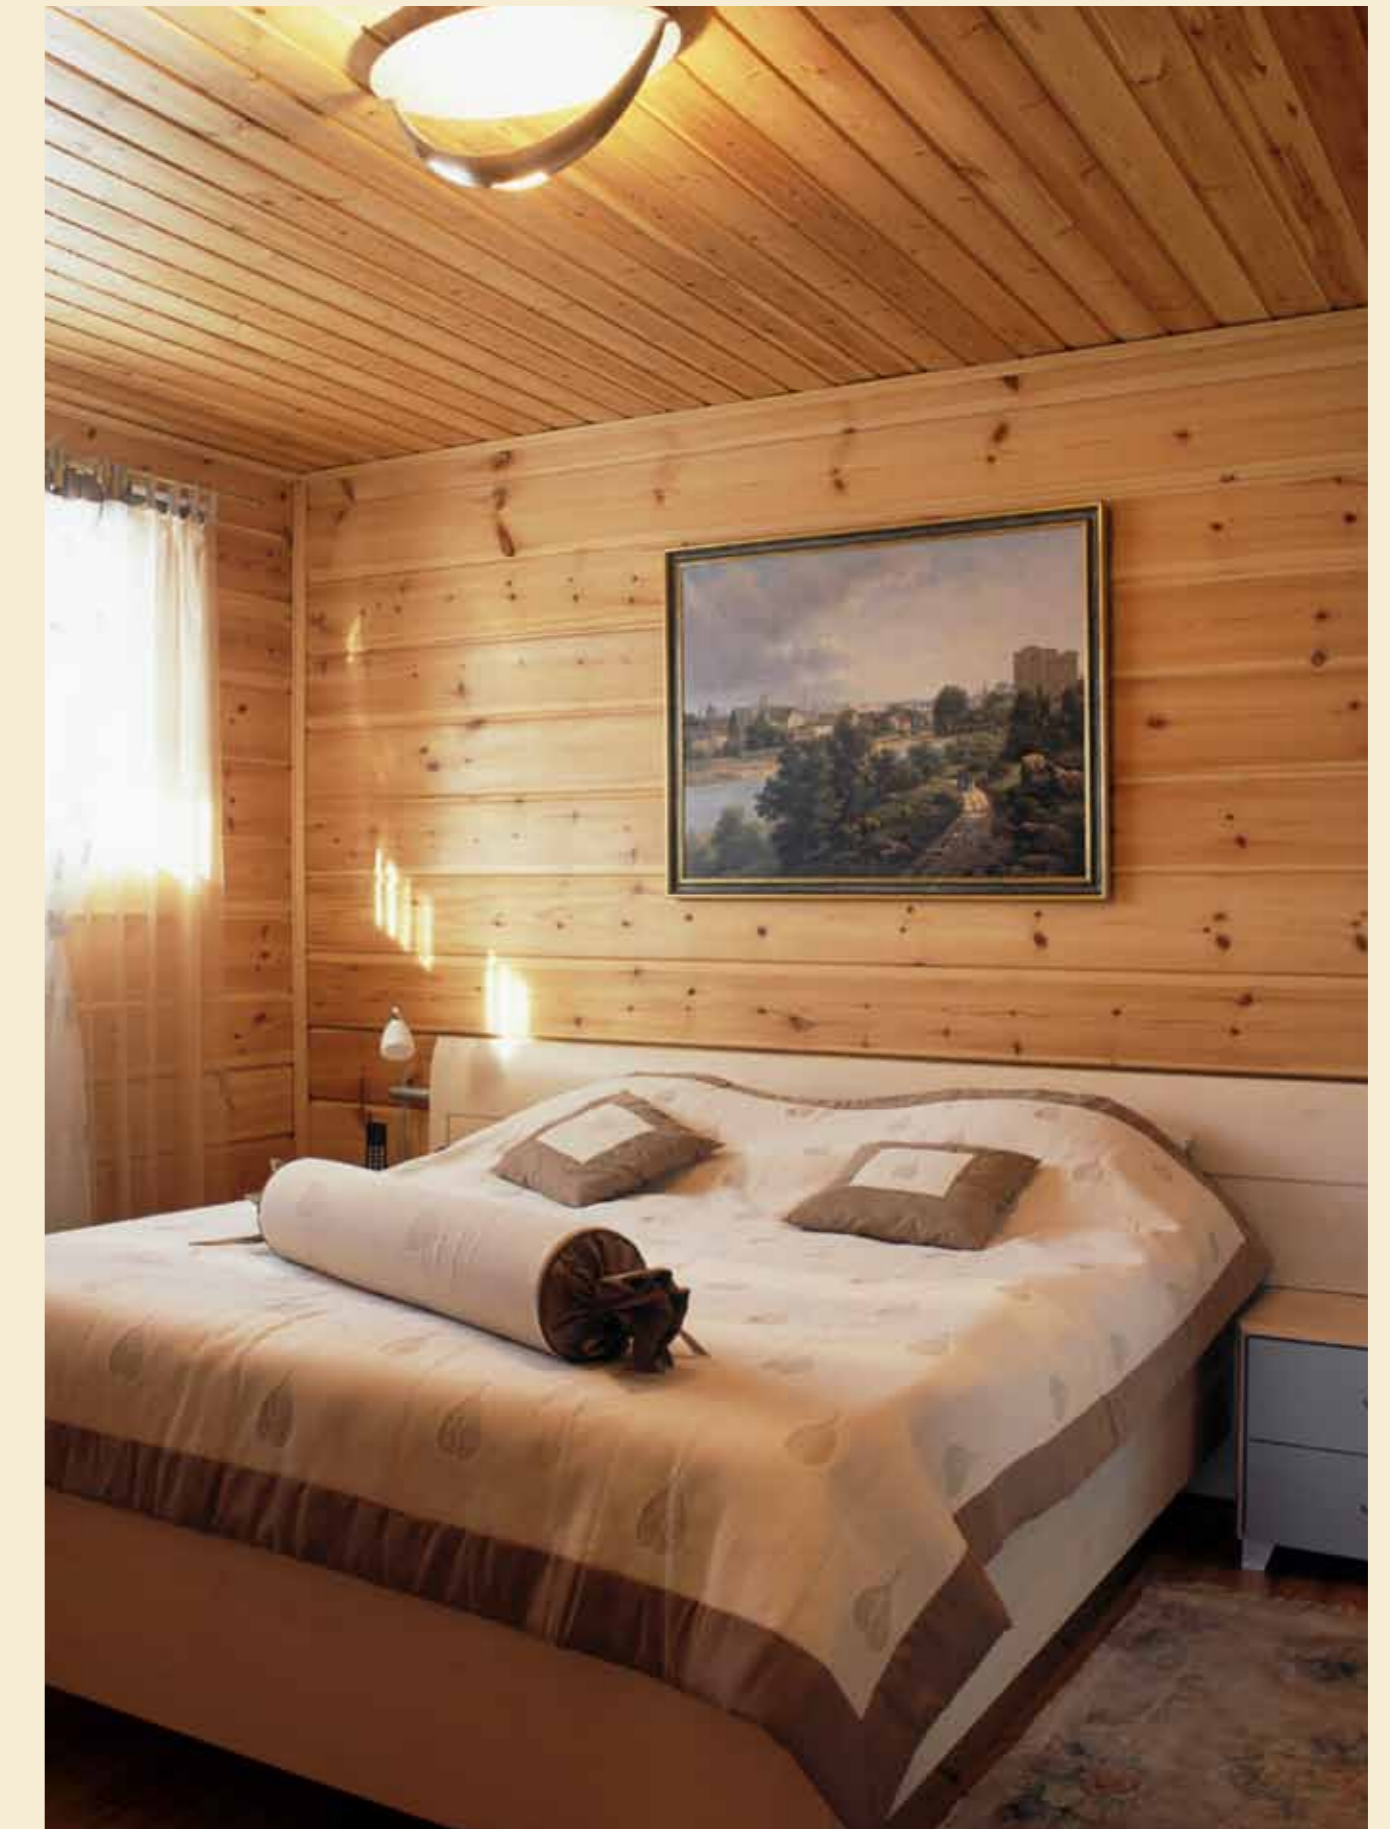

<
prew

<<
title